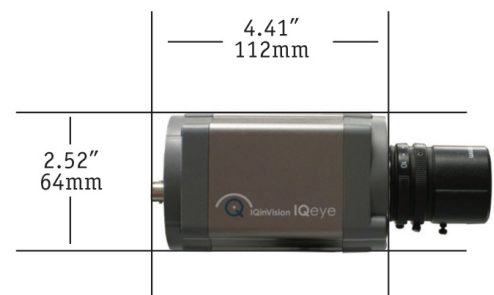

NEW! IQeye Event Recording System (ERS)

The IQeye ERS is a self-contained high-definition megapixel network recorder that uses NO BANDWIDTH to record crisp, clear video, making it perfect for installations where network bandwidth is a premium.

Camera weight (without lens): 13oz (369g)

IQinVision 
www.iqeye.com

IQeye PRO LINE

IQeye700/750 Series

FEATURES

- 1.3 Megapixels @ 30 fps
- 2.0 Megapixels @ 20 fps
- 3.1 Megapixels @ 12 fps
- 5.0 Megapixels @ 10 fps
- 64 Independent Video Streams with IQcameo™
- On-Camera Recording with CF Memory Card
- <0.05 Lux IR Sensitive (75x Day/Night Series)
- MultiStream Low BW + Hi Resolution
- IEEE 802.3af - Power-over-Ethernet
- Public View Port™ Analog Output
- LIGHTGRABBER™ II Low-light Feature
- Digital Image Cropping
- <2.5 Watts Power AC/DC
- Include/Exclude Exposure Window, Privacy Zones